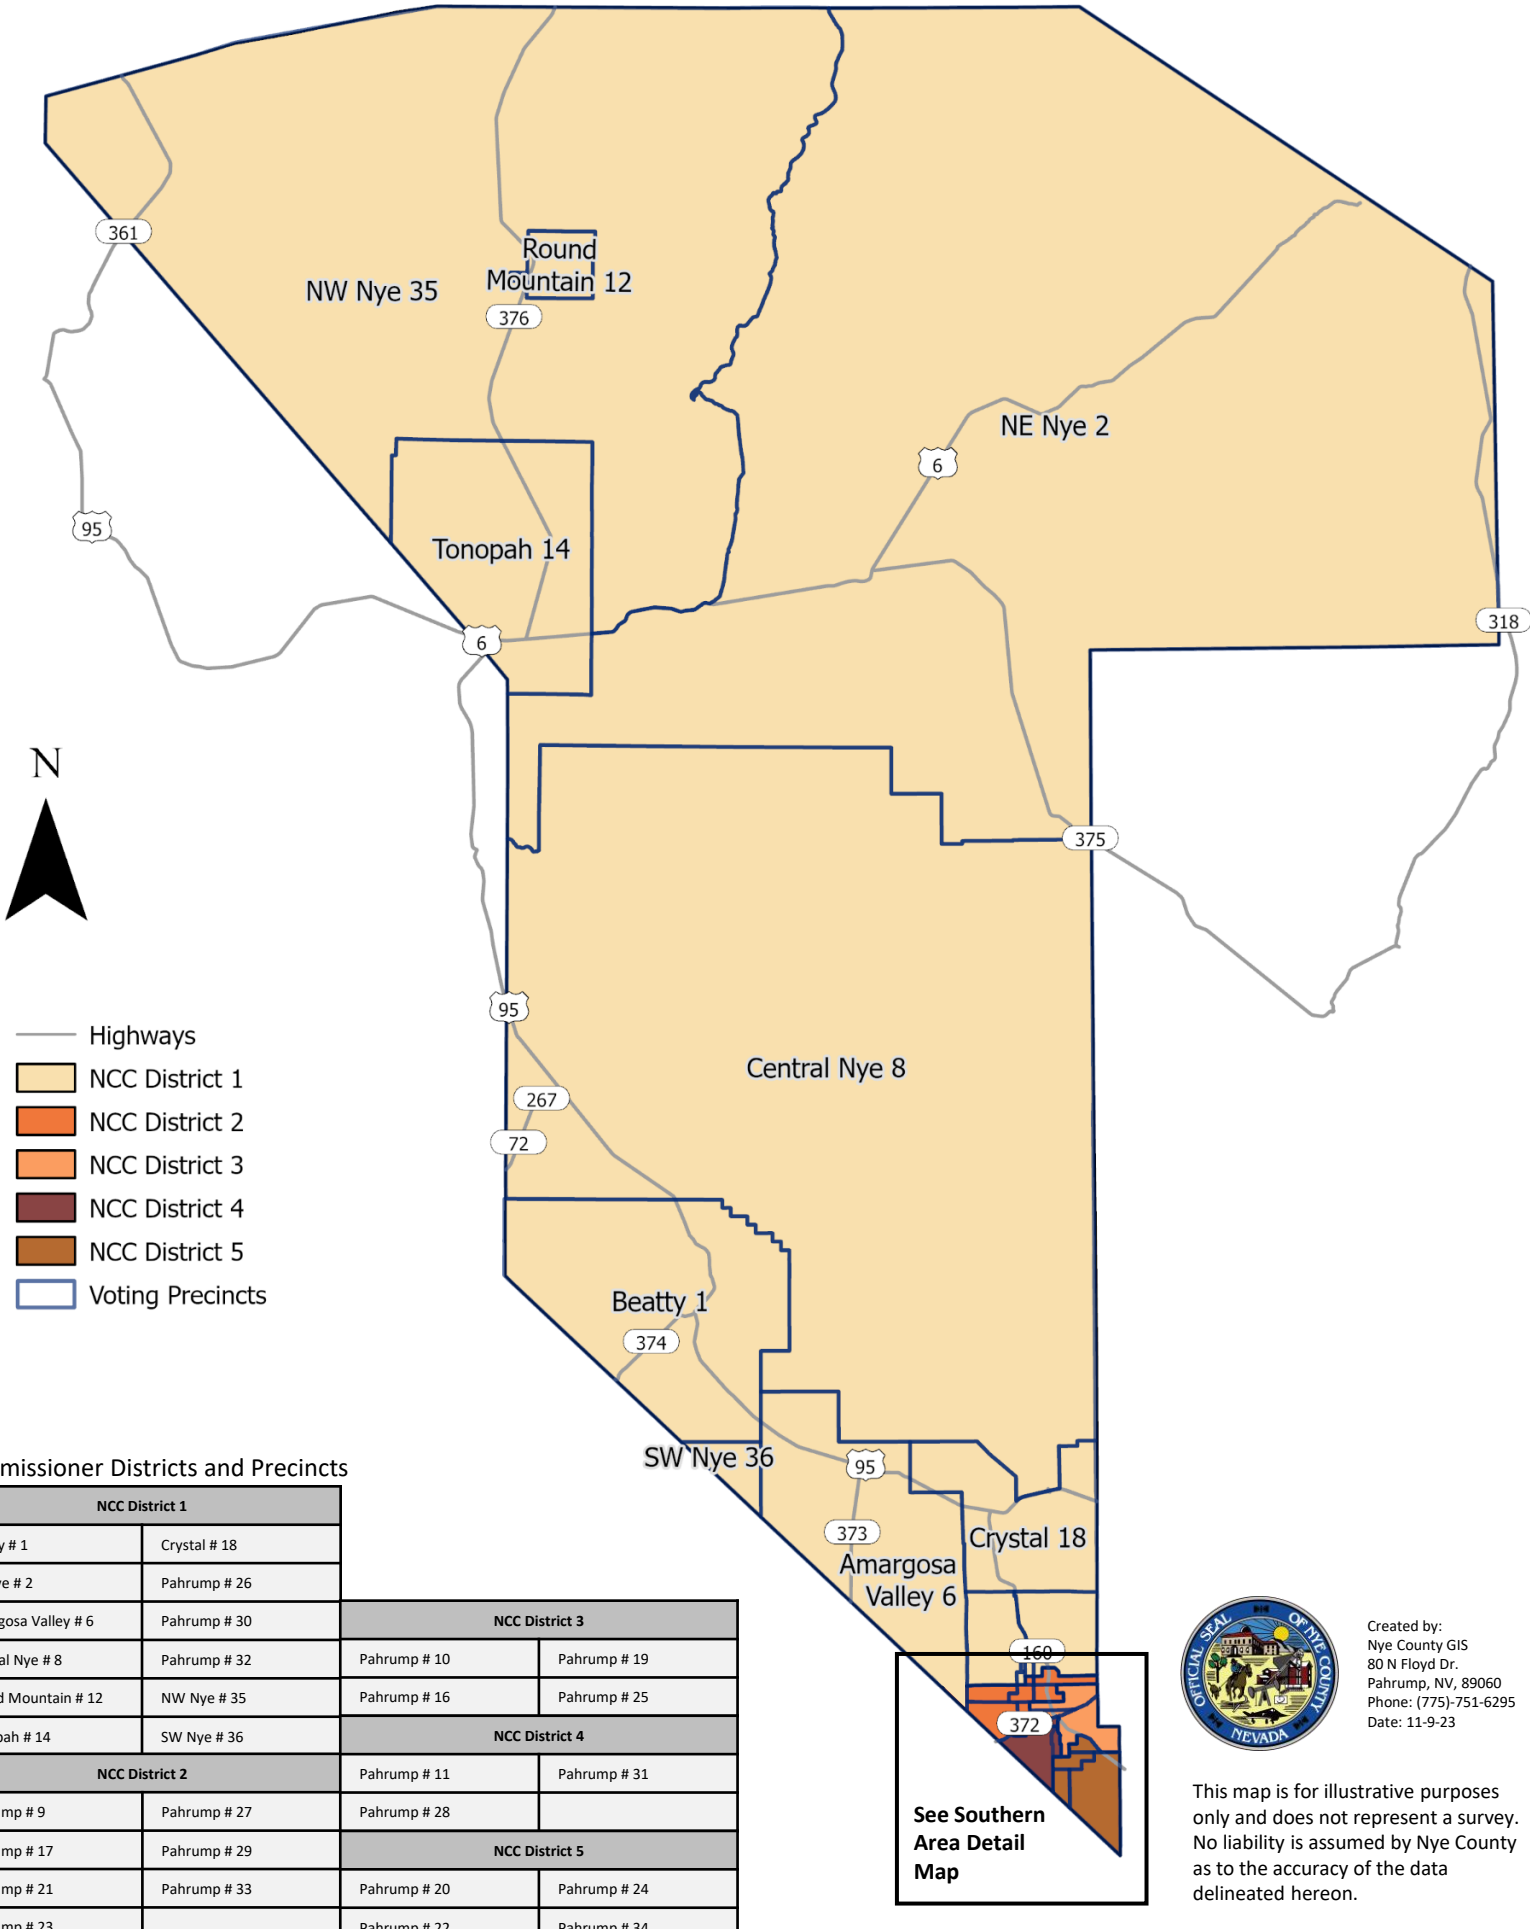

Nye County Board of County Commissioners Districts

Commissioner Districts and Precincts

NCC District 1			
Beatty # 1	Crystal # 18		
NE Nye # 2	Pahrump # 26		
Amargosa Valley # 6	Pahrump # 30	NCC District 3	
Central Nye # 8	Pahrump # 32	Pahrump # 10	Pahrump # 19
Round Mountain # 12	NW Nye # 35	Pahrump # 16	Pahrump # 25
Tonopah # 14	SW Nye # 36	NCC District 4	
NCC District 2		Pahrump # 11	Pahrump # 31
Pahrump # 9	Pahrump # 27	Pahrump # 28	
Pahrump # 17	Pahrump # 29	NCC District 5	
Pahrump # 21	Pahrump # 33	Pahrump # 20	Pahrump # 24
Pahrump # 23		Pahrump # 22	Pahrump # 34

See Southern Area Detail Map

Created by:
Nye County GIS
80 N Floyd Dr.
Pahrump, NV, 89060
Phone: (775)-751-6295
Date: 11-9-23

This map is for illustrative purposes only and does not represent a survey. No liability is assumed by Nye County as to the accuracy of the data delineated hereon.