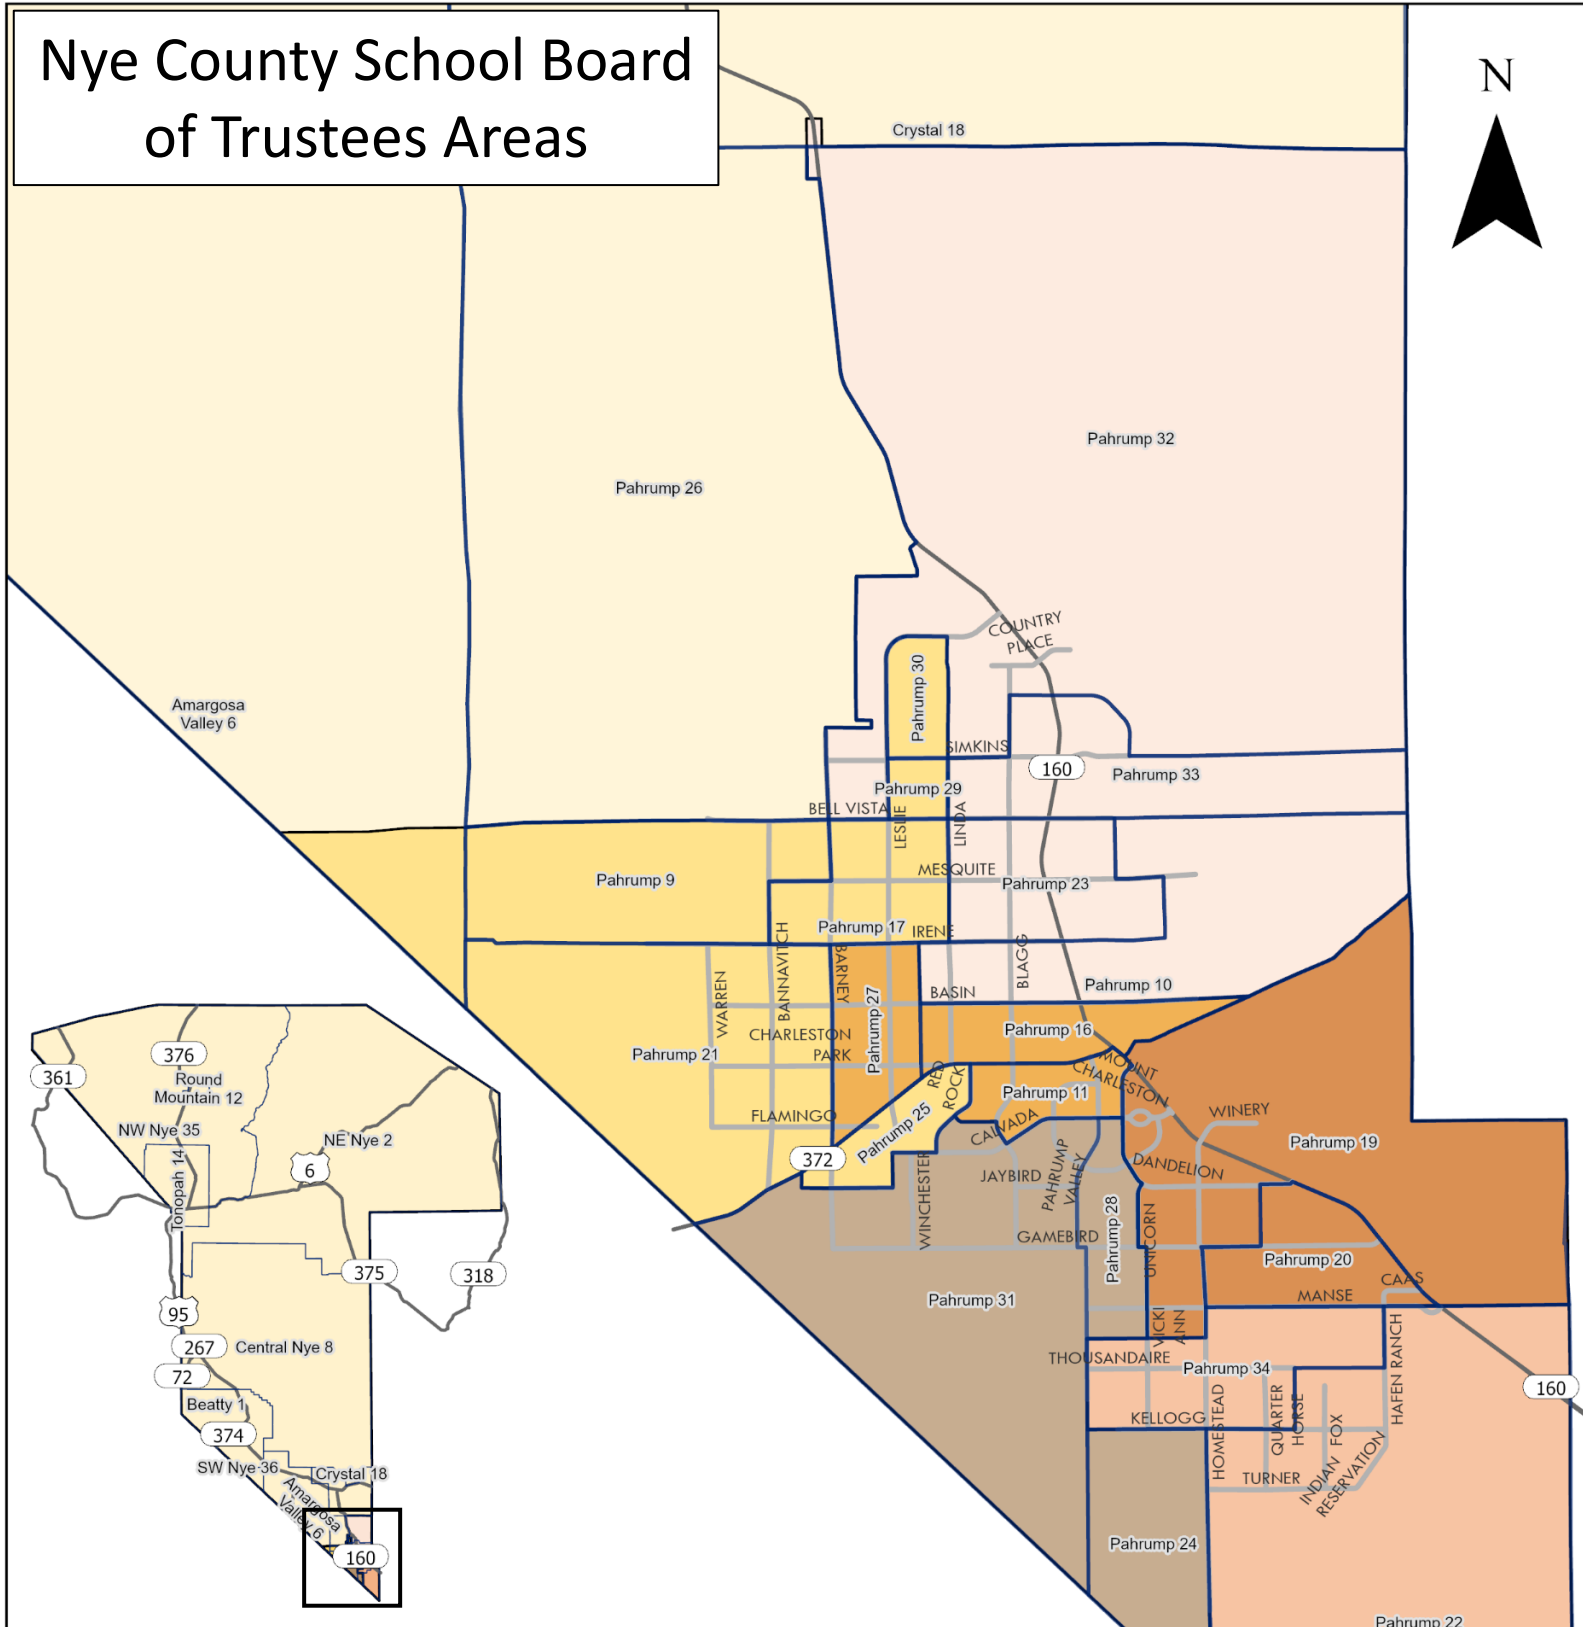

# Nye County School Board of Trustees Areas

N

Trustee Area 1		Trustee Area 4	
Beatty # 1	Tonopah # 14	Pahrump # 9	Pahrump # 25
NE Nye # 2	Crystal # 18	Pahrump # 17	Pahrump # 29
Amargosa Valley # 6	Pahrump # 26	Pahrump # 21	Pahrump # 30
Central Nye # 8	NW Nye # 35	Trustee Area 5	
Round Mountain # 12	SW Nye # 36	Pahrump # 19	Pahrump # 20
Trustee Area 2		Trustee Area 6	
Pahrump # 10	Pahrump # 32	Pahrump # 24	Pahrump # 31
Pahrump # 23	Pahrump # 33	Pahrump # 28	
Trustee Area 3		Trustee Area 7	
Pahrump # 11	Pahrump # 27	Pahrump # 22	Pahrump # 34
Pahrump # 16			

- Major Roads
- Highways
- Trustee Area 1
- Trustee Area 2
- Trustee Area 3
- Trustee Area 4
- Trustee Area 5
- Trustee Area 6
- Trustee Area 7
- Voting Precincts

Created by:  
Nye County GIS  
80 N Floyd Dr.  
Pahrump, NV, 89060  
Phone: (775)-751-6295  
Date: 11-9-23

This map is for illustrative purposes only and does not represent a survey. No liability is assumed by Nye County as to the accuracy of the data delineated herein.