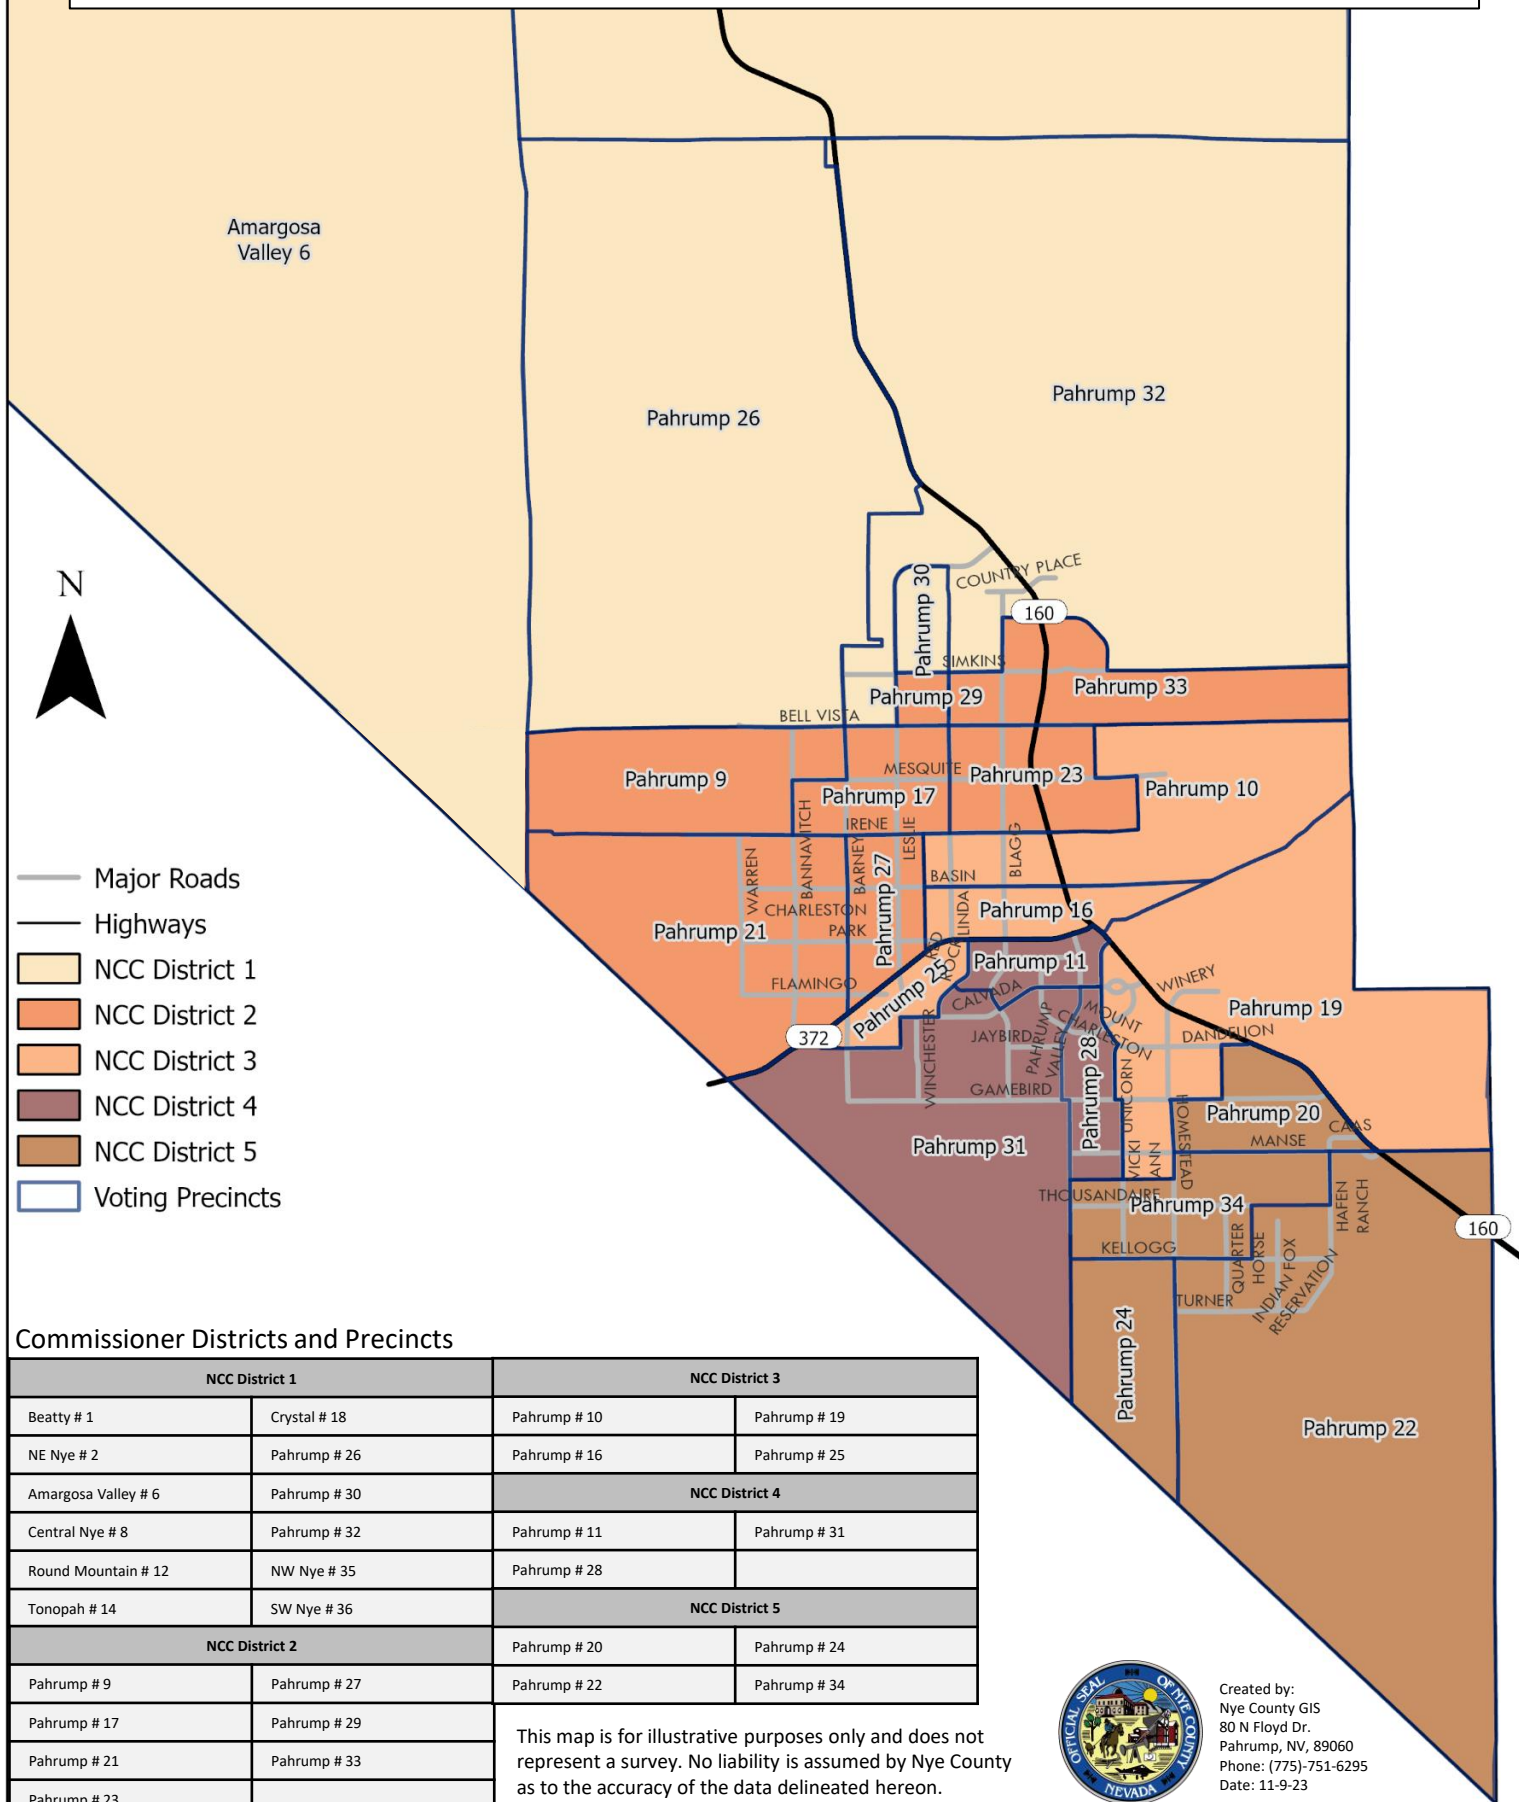

# Nye County Board of County Commissioners Districts Southern Area Detail Map

- Major Roads
- Highways
- NCC District 1
- NCC District 2
- NCC District 3
- NCC District 4
- NCC District 5
- Voting Precincts

**Commissioner Districts and Precincts**

NCC District 1		NCC District 3	
Beatty # 1	Crystal # 18	Pahrump # 10	Pahrump # 19
NE Nye # 2	Pahrump # 26	Pahrump # 16	Pahrump # 25
Amargosa Valley # 6	Pahrump # 30	NCC District 4	
Central Nye # 8	Pahrump # 32	Pahrump # 11	Pahrump # 31
Round Mountain # 12	NW Nye # 35	Pahrump # 28	
Tonopah # 14	SW Nye # 36	NCC District 5	
NCC District 2		Pahrump # 20	Pahrump # 24
Pahrump # 9	Pahrump # 27	Pahrump # 22	Pahrump # 34
Pahrump # 17	Pahrump # 29		
Pahrump # 21	Pahrump # 33		
Pahrump # 23			

This map is for illustrative purposes only and does not represent a survey. No liability is assumed by Nye County as to the accuracy of the data delineated hereon.

Created by:  
Nye County GIS  
80 N Floyd Dr.  
Pahrump, NV, 89060  
Phone: (775)-751-6295  
Date: 11-9-23